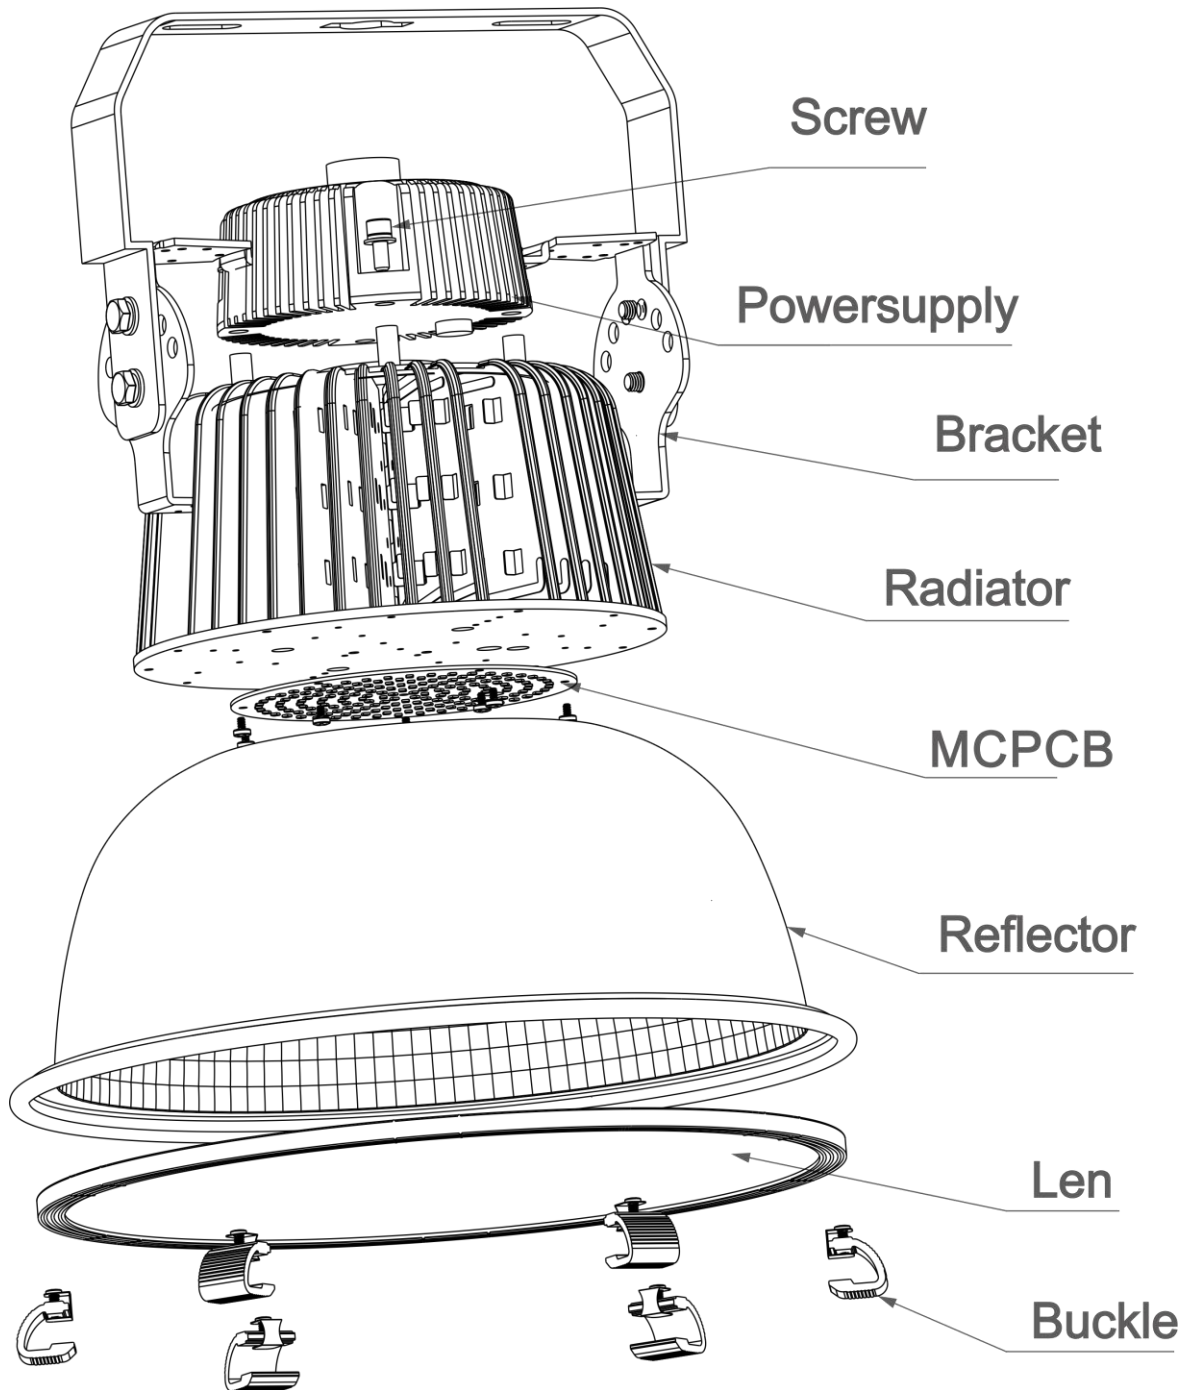

2. optics /Reflector + tempered glass

- ※ Scale reflector, high efficiency, Even spot, multiple illumination angles.
- ※ Tempered glass cover, IP65 Waterproof grade, Surface is easy to clean

3. Multiple installation options

- ※ Suspensible installation, also bracketable Installation, Changeable illumination direction of lamps

Pictures

Split Graph

Dimension

Unit: mm

XJ-HBS80W-2 - XJ-HBS150W-2

XJ-HBS200W-2 - XJ-HBS240W-2

XJ-HBS80W/PC - XJ-HBS130W/PC