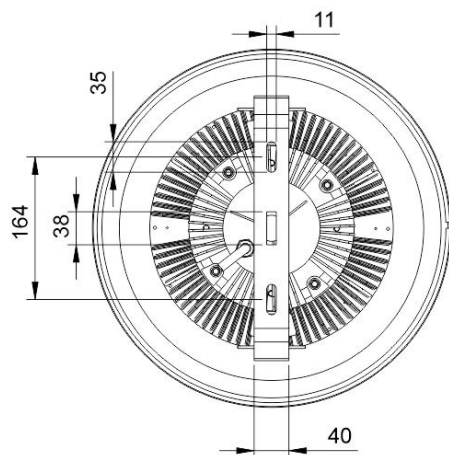

- ※ Suspensible installation, also bracketable Installation, Changeable illumination direction of lamps

Pictures

Split Graph

Dimension

Unit: mm

XJ-HBS80W-2 - XJ-HBS150W-2

XJ-HBS200W-2 - XJ-HBS240W-2

XJ-HBS80W/PC - XJ-HBS130W/PC

XJ-HBS200W/PC

Packing

Model	Carton Size	Qty.	N.W.	G.W.
XJ-HBS80W-2/ XJ-HBS100W-2	41.6x41.6x40.2cm	1PCS/CTN	4.5Kg	6.8Kg
XJ-HBS130W-2/ XJ-HBS150W-2	41.6x41.6x40.2cm	1PCS/CTN	4.8Kg	7.2Kg
XJ-HBS200W-2/ XJ-HBS240W-2	41.6x41.6x40.2cm	1PCS/CTN	5.5Kg	9.0Kg