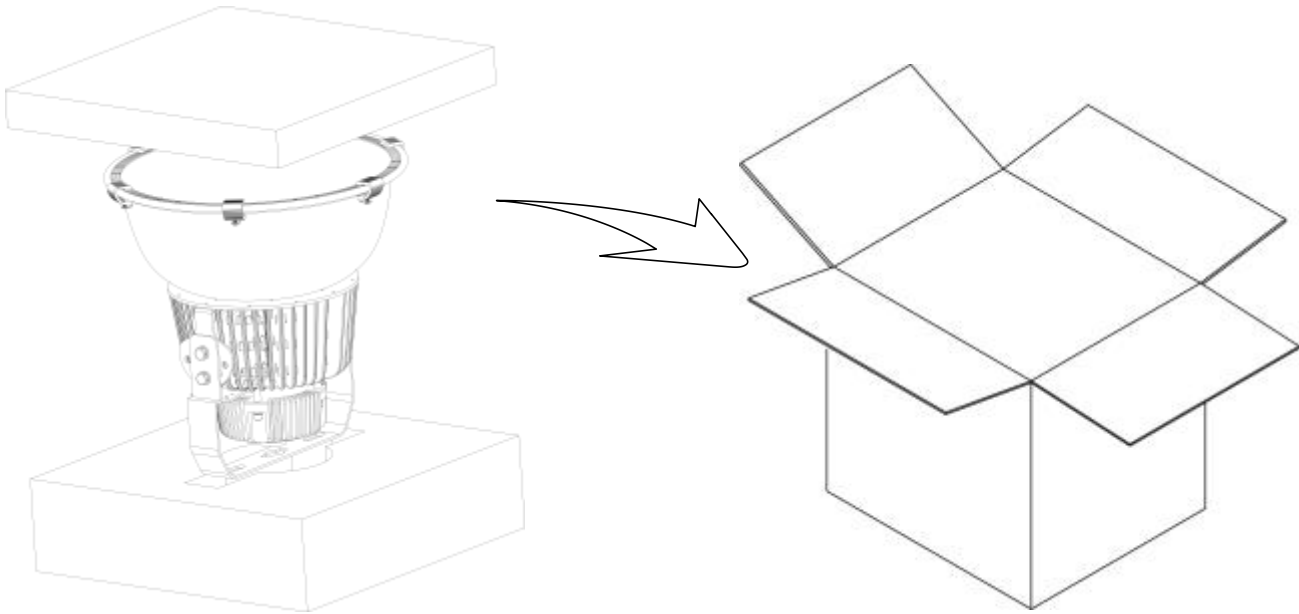

Packing

Model	Carton Size	Qty.	N.W.	G.W.
XJ-HBS80W-2/ XJ-HBS100W-2	41.6x41.6x40.2cm	1PCS/CTN	4.5Kg	6.8Kg
XJ-HBS130W-2/ XJ-HBS150W-2	41.6x41.6x40.2cm	1PCS/CTN	4.8Kg	7.2Kg
XJ-HBS200W-2/ XJ-HBS240W-2	41.6x41.6x40.2cm	1PCS/CTN	5.5Kg	9.0Kg