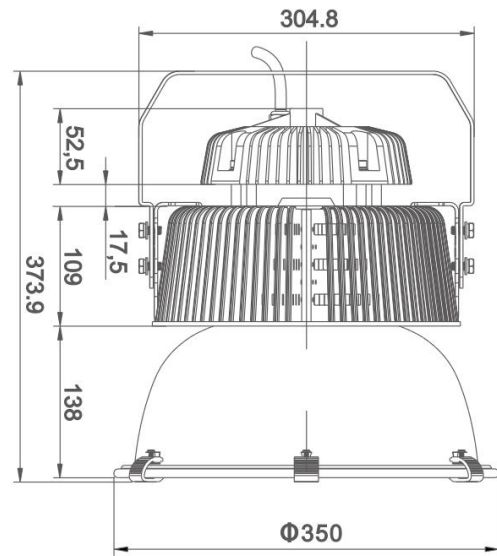

- ※ Suspensible installation, also bracketable Installation, Changeable illumination direction of lamps

Pictures

Split Graph

Dimension

Unit: mm

XJ-HBS80W-2 - XJ-HBS150W-2

XJ-HBS200W-2 - XJ-HBS240W-2

XJ-HBS80W/PC - XJ-HBS130W/PC

XJ-HBS200W/PC

Packing

Model	Carton Size	Qty.	N.W.	G.W.
XJ-HBS80W-2/ XJ-HBS100W-2	41.6x41.6x40.2cm	1PCS/CTN	4.5Kg	6.8Kg
XJ-HBS130W-2/ XJ-HBS150W-2	41.6x41.6x40.2cm	1PCS/CTN	4.8Kg	7.2Kg
XJ-HBS200W-2/ XJ-HBS240W-2	41.6x41.6x40.2cm	1PCS/CTN	5.5Kg	9.0Kg