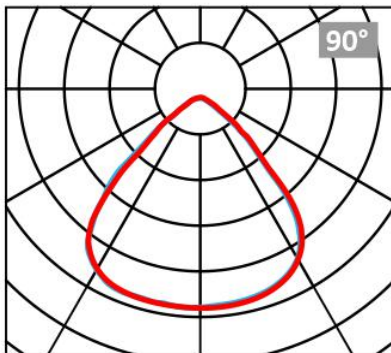

Features

HBS series is a LED lamp specially designed for high-rise lighting, Fin-type heat dissipation technology, Light weight, good heat dissipation effect.

Products using SMD 3030 light source and MEAN WELL constant current power driver, Light efficiency can reach 140lm/W and lifetime can reach more than 50,000 hours.

The lamp has toughened glass cover, IP65 waterproof grade, with a variety of angles of aluminium reflector, Satisfy the application in different occasions.

Photometry