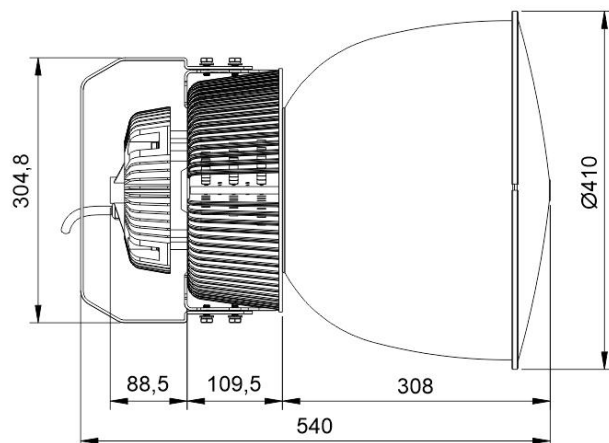

- ※ Suspensible installation, also bracketable Installation, Changeable illumination direction of lamps

Pictures

Split Graph

Dimension

Unit: mm

XJ-HBS80W-2 - XJ-HBS150W-2

XJ-HBS200W-2 - XJ-HBS240W-2

XJ-HBS80W/PC - XJ-HBS130W/PC

XJ-HBS200W/PC

Packing

Model	Carton Size	Qty.	N.W.	G.W.
XJ-HBS80W-2/ XJ-HBS100W-2	41.6x41.6x40.2cm	1PCS/CTN	4.5Kg	6.8Kg
XJ-HBS130W-2/ XJ-HBS150W-2	41.6x41.6x40.2cm	1PCS/CTN	4.8Kg	7.2Kg
XJ-HBS200W-2/ XJ-HBS240W-2	41.6x41.6x40.2cm	1PCS/CTN	5.5Kg	9.0Kg