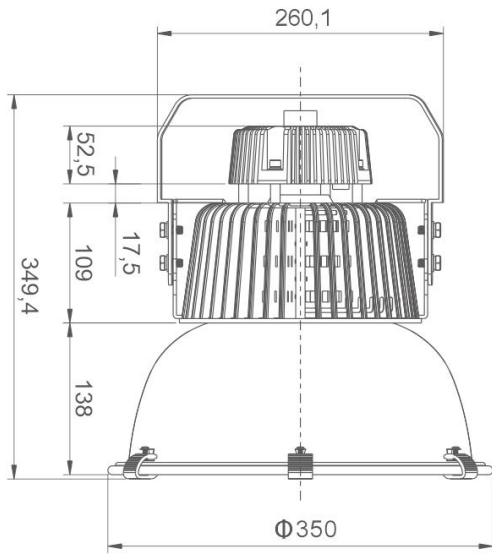

- ※ Suspensible installation, also bracketable Installation, Changeable illumination direction of lamps

Pictures

Split Graph

Dimension

Unit: mm

XJ-HBS80W-2 - XJ-HBS150W-2

XJ-HBS200W-2 - XJ-HBS240W-2

XJ-HBS80W/PC - XJ-HBS130W/PC

XJ-HBS200W/PC

Packing

Model	Carton Size	Qty.	N.W.	G.W.
XJ-HBS80W-2/ XJ-HBS100W-2	41.6x41.6x40.2cm	1PCS/CTN	4.5Kg	6.8Kg
XJ-HBS130W-2/ XJ-HBS150W-2	41.6x41.6x40.2cm	1PCS/CTN	4.8Kg	7.2Kg
XJ-HBS200W-2/ XJ-HBS240W-2	41.6x41.6x40.2cm	1PCS/CTN	5.5Kg	9.0Kg