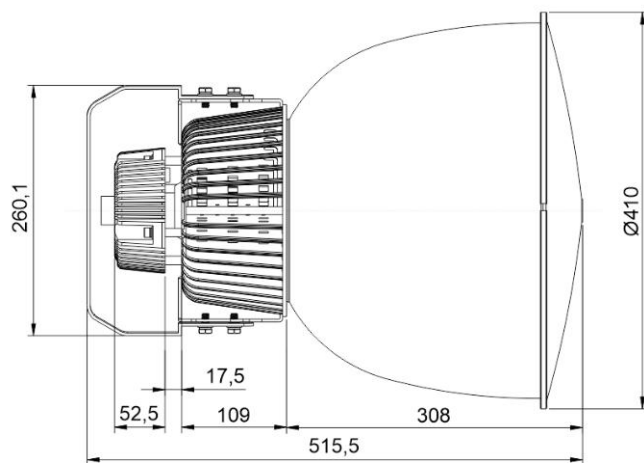

- ※ Suspensible installation, also bracketable Installation, Changeable illumination direction of lamps

Pictures

Split Graph

Dimension

Unit: mm

XJ-HBS80W-2 - XJ-HBS150W-2

XJ-HBS200W-2 - XJ-HBS240W-2

XJ-HBS80W/PC - XJ-HBS130W/PC

XJ-HBS200W/PC

Packing

Model	Carton Size	Qty.	N.W.	G.W.
XJ-HBS80W-2/ XJ-HBS100W-2	41.6x41.6x40.2cm	1PCS/CTN	4.5Kg	6.8Kg
XJ-HBS130W-2/ XJ-HBS150W-2	41.6x41.6x40.2cm	1PCS/CTN	4.8Kg	7.2Kg
XJ-HBS200W-2/ XJ-HBS240W-2	41.6x41.6x40.2cm	1PCS/CTN	5.5Kg	9.0Kg