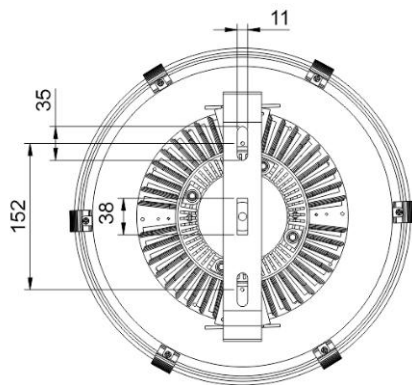

- ※ Suspensible installation, also bracketable Installation, Changeable illumination direction of lamps

Pictures

Split Graph

Dimension

Unit: mm

XJ-HBS80W-2 - XJ-HBS150W-2

XJ-HBS200W-2 - XJ-HBS240W-2

XJ-HBS80W/PC - XJ-HBS130W/PC

XJ-HBS200W/PC

Packing

Model	Carton Size	Qty.	N.W.	G.W.
XJ-HBS80W-2/ XJ-HBS100W-2	41.6x41.6x40.2cm	1PCS/CTN	4.5Kg	6.8Kg
XJ-HBS130W-2/ XJ-HBS150W-2	41.6x41.6x40.2cm	1PCS/CTN	4.8Kg	7.2Kg
XJ-HBS200W-2/ XJ-HBS240W-2	41.6x41.6x40.2cm	1PCS/CTN	5.5Kg	9.0Kg